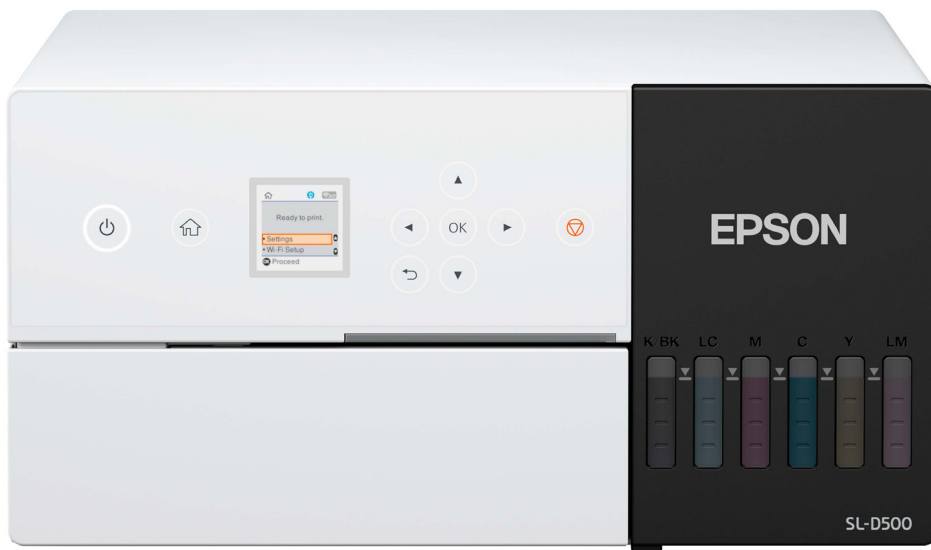

SureLab SL-D500

SureLab SL-D500

Best for photo labs and retailers that need compact duplex photo production for cards, calendars and prints.

Compact, lightweight and portable.

The SL-D500 features a small footprint and is the lightest and most compact SureLab printer in the Epson range. This is particularly useful when the printer needs to be transported to an event or moved to a different location onsite.

Seamless integration.

As the SL-D500 is compact and lightweight, up to three printers can be stacked to form a production tower to improve productivity. It can also work seamlessly alongside Epson DTG, signage and LFP printers. Enhanced connectivity.

This photo production printer includes USB, LAN and Wi-Fi connectivity for ease of use. Epson Cloud Solution PORT and Order Controller also support the SL-D500.

More sustainable solution.

The SL-D500 has been designed to minimise the environmental impact: compact and lightweight, reduced energy consumption per print, and a heat-free system.

KEY FEATURES

- **Compact and stackable design**
Fits seamlessly into most work environments
- **Connectivity**
USB, LAN and Wi-Fi
- **Integration**
Works alongside other SureLabs, Epson DTG, signage and LFP printers
- **Reduced user intervention**
70ml CISS ink system. 100 sheet ASF
- **Vibrant, high-quality images**
10x15cm simplex and duplex photos, calendars and cards