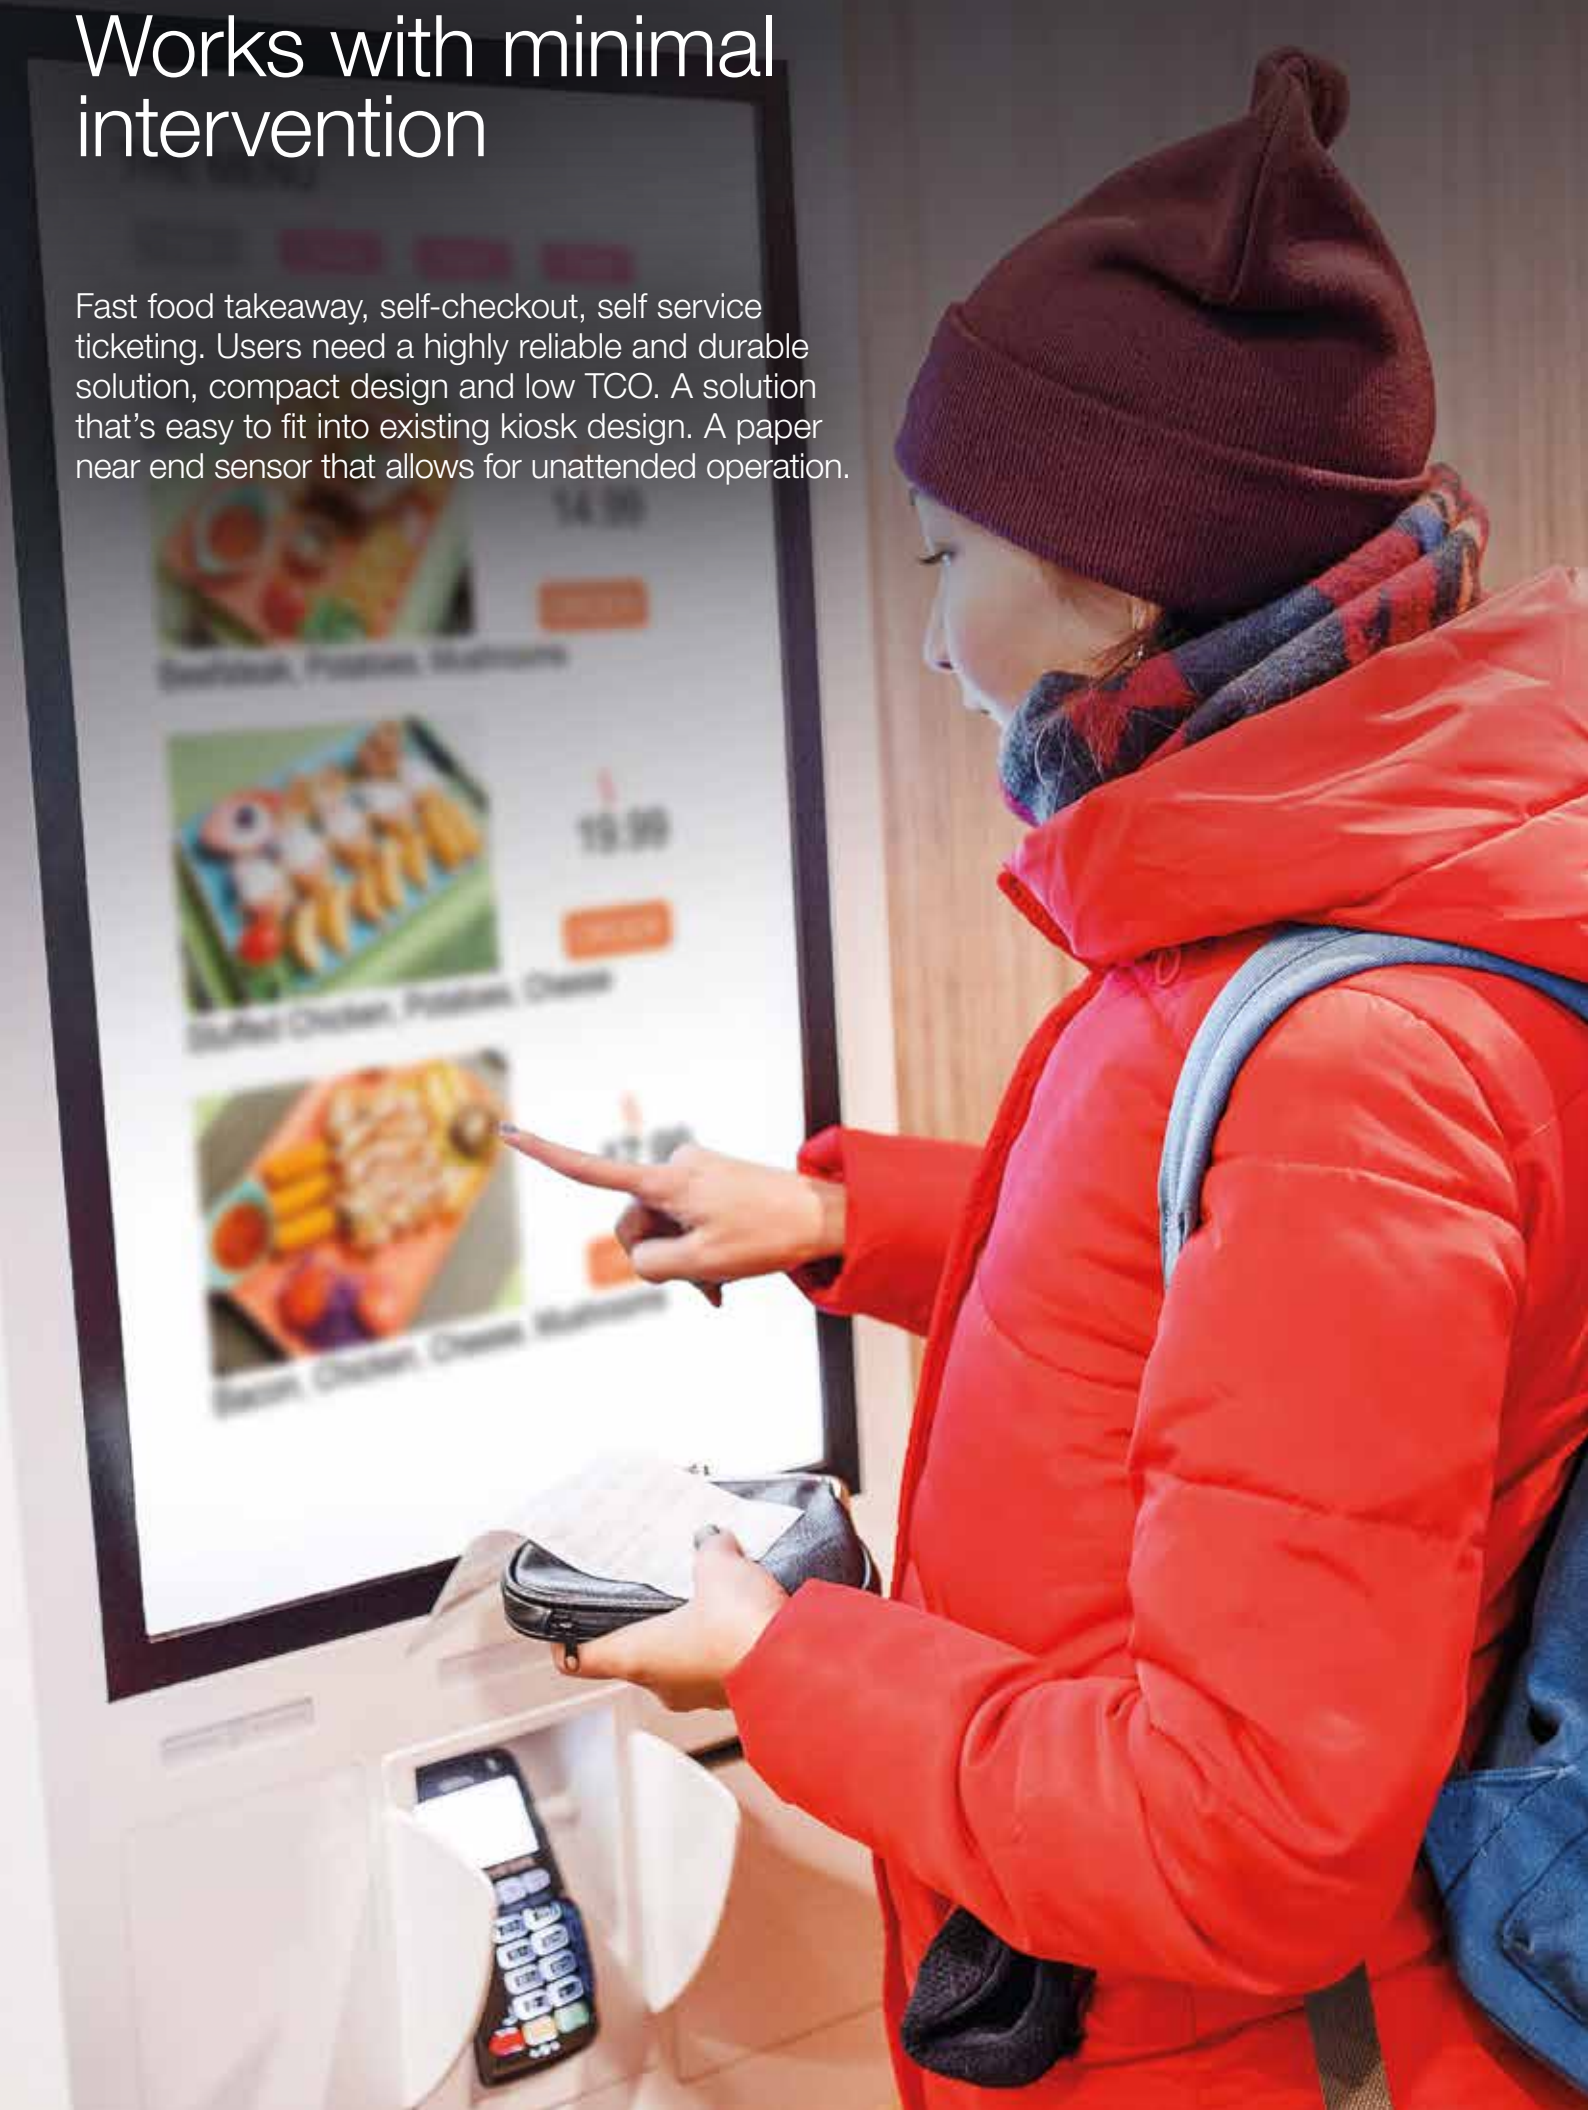

Works with minimal intervention

Fast food takeaway, self-checkout, self service ticketing. Users need a highly reliable and durable solution, compact design and low TCO. A solution that's easy to fit into existing kiosk design. A paper near end sensor that allows for unattended operation.