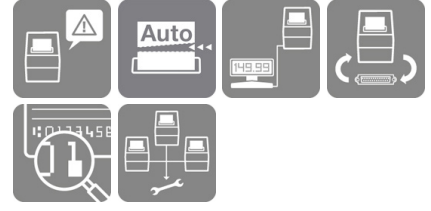

Epson TM-H6000IV (034): Serial, w/o PS, EDG, MICR

DATASHEET / BROCHURE

TM-H6000IV (034): Serial, w/o PS, EDG, MICR

Düşük toplam sahip olma maliyetine sahip tek bir kompakt cihazda rakiplerine kıyasla daha kaliteli gri ton makbuz baskısı, fiş baskısı ve çek işleme özelliği.

{bDaha az kağıt kullanın}TM-H6000IV kağıt tasarrufu özelliği ile kağıt kullanımınızı yüzde 31 azaltın. Logoları ve metinleri bozacak ve okunurluğunu azaltacak şekilde sıkıştırmak yerine, 'kağıt tasarrufu' özelliği boş alanlar ve barkod yüksekliğini otomatik olarak azaltır. Üst marjı azaltmak için geçerli makbuzu kesmeden önce bir sonrakinin üst kısmını da yazar.{bDaha az enerji kullanın}ENERGY STAR onaylı güç tasarrufu ile daha düşük elektrik gideri. {bZamandan ve çabadan tasarruf edin}Yeni uzaktan yönetim özelliğini kullanarak ağ üzerinden bir TM-H6000IV yazıcı filosunu kolayca yönetin. Tek bir konumdan tüm yazıcıların durumunu ve kullanımını izleyin ve ayar değişikliklerini uzaktan yürütün.{bBasit entegrasyon}Değiştirilebilir ikinci arayüze ek olarak standart şekilde dahil edilen USB ile her zaman bir USB ortamına geçiş yapma özgürlüğünü yakalayın.{bGöz alıcı gri tonlu grafikler}Yüksek kaliteli makbuzlarla müşterilerinizde iyi bir izlenim bırakın. TM-H6000IV, markalaşmayı ve özel kampanyalar sunmayı daha etkili hale getirmek için ideal, göz alıcı gri tonlu logolar ve grafikler sunar.{bHızlı işlemler}TM-H6000IV'ün fişler için 300mm/sn'ye ve slipler için saniyede 5,7 satıra varan gelişmiş baskı hızıyla her işlem hızlı ve sorunsuzdur. Müşterilerinizin çek işleme hataları nedeniyle canlarının sıkılmaması için opsiyonel MICR okuyucu yüzde 99'un üzerinde bir doğruluk sağlar.{bKolay kullanım}Deneyimsiz kullanıcılar için bile TM-H6000IV'ün kullanımı kolaydır, geniş kağıt yuvası slipler ve çeklerin sorunsuz takılmasını sağlar. Sarf malzemelerini değiştirmek güvenli ve bir elin işi; keskin kenarları veya açıkta parçaları da yok.

KEY FEATURES

- **Integrated point-of-sale printer**
  Capable of receipt printing, slip printing and cheque processing
- **Boost efficiency**
  Fast prints speeds up to 350mm/s¹, cheque processing and auto-cutter
- **Flexible connectivity**
  Built-in USB and Ethernet in all models
- **An investment for the future**
  ePOS-Print, ePOS-display and NFC

EPSON®