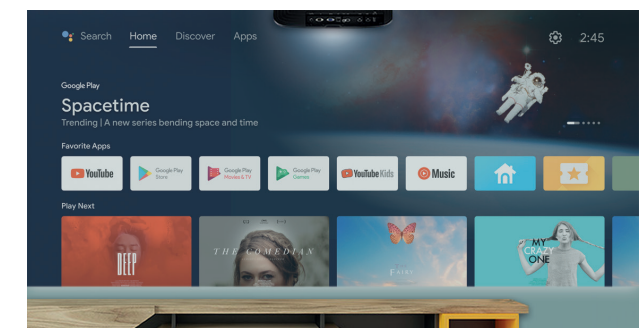

Google, Android, Google Play, YouTube and other marks are trademarks of Google LLC.

sound by YAMAHA

1. Android TV™, Google, Android, Google Play, YouTube and other marks are trademarks of Google LLC.
1. Casting optimised for selected services only. Streaming quality for other content may vary. Supported operating systems and devices: Android 2.3 and higher, iOS® 7 and higher, Windows® 7 and higher, Mac OS® 7 and higher, and Chrome OS (version 38 or higher).
  2. Google Search function is worldwide. Google Search cannot communicate the Smart solution with Google Home. Google Assistant is not available in certain languages and countries.
  3. 12 months or 1,000 hours, whichever comes first.
  4. 36 months or 3,000 hours, whichever comes first.
  5. Based on watching content for 5 hours every day with the projector on eco mode.
  6. 5 years or 12,000 hours, whichever comes first.
  7. Based on a film length of a 105 minutes when the projector is in eco mode.
  8. Does not apply to all models, please check specification.
  9. 4K Enhancement Technology shifts each pixel diagonally to double Full HD resolution. Resolution is Full HD in 3D Mode.
  10. 2001 to 2022, 500-lumen and above, excluding screenless TVs, Futuresource Consulting – Quarterly Projector Market Insights – Worldwide Analyzer CY22Q4.
  11. Colour brightness (colour light output) in brightest mode, measured by a third-party lab in accordance with IDMS 15.4. Colour brightness will vary depending on usage conditions. Top-selling Epson 3LCD projectors versus top-selling 1-chip DLP projectors based on NPD sales data for October 2019 through September 2020. For more information please visit www.epson.eu/CLO
  12. Gamut volume in brightest mode, measured by a third-party lab in 3D in the CIE L*a*b* coordinate space. Top-selling Epson 3LCD projectors versus top-selling 1-chip DLP projectors based on NPD sales data for May 2017 – September 2020.
  13. There is no official standard for Input Lag measurement and this measurement is made based on the method set by Epson. Please note, each manufacturer measures Input Lag independently according to their own methods and therefore it is recommended to use as reference. Projector input lag varies in consequence of a difference of input signal, setting conditions and so on.
  14. The HDMI 2.1 port is only available on the EH-LS12000B and EH-LS11000W.

Trademarks and registered trademarks are the property of Seiko Epson Corporation or their respective owners. Product information is subject to change without prior notice.