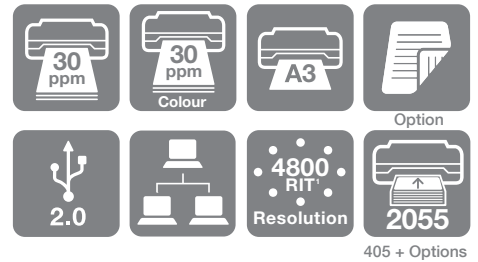

Epson AcuLaser C9300N Series

DATASHEET

Model shown: AL-C9300N

This top-of-the-range A3 colour laser printer, the AcuLaser C9300N Series, offers businesses and medium-to-large workgroups first-class prints, with one of the highest print qualities in its class.

Businesses that demand professional prints will appreciate Epson's resolution improvement technology, AcuLaser Colour-RI Tech, which eliminates uneven edges in text and delivers charts, graphics and even CAD schematics with clear, crisp tones. The C9300N Series also offers Epson's new Advanced Amplitude Modulation (AAM) screen technology to analyse dot placement and produce sharp images with well-defined edges.

Its high-quality prints are affordable, as the C9300N Series boasts Epson's lowest cost-per-page for a colour laser. This, in addition to the optional duplex unit which helps save up to 50% on paper usage, plus the ENERGY STAR-qualified reduced power consumption, mean that its TCO is very low.

With a compact footprint and the ability to print at up to A3 size in colour, the C9300N Series is engineered with the needs of businesses in mind. Its print speed of up to 30ppm in A4 mono and colour helps boost businesses productivity and a paper capacity of up to 2055 sheets saves on time refilling it. And the Gigabit Ethernet and PDL support with IPSec, IPv6 and SSL makes integration into complex IT environments hassle-free.

The C9300N Series has a maximum monthly duty cycle of up to 100,000 pages, so businesses can be confident that their investment in the Epson range is a sound one.

KEY FEATURES