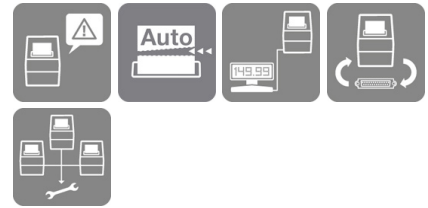

Epson TM-U675 (033): Serial, w/o PS, ECW, Auto cutter

DATASHEET / BROCHURE

TM-U675 (033): Serial, w/o PS, ECW, Auto cutter

Best for retail and banking counters that need compact multifunction printing with cheque processing.

SLIP + IMPACT PACKAGED PRINTER * Auto cutter; Serial; Epson Cool White (ECW); no Power Supply.

KEY FEATURES

- **Compact multifunction**
Receipt, slip, validation and cheque processing in a compact footprint
- **Reliable performance**
Built for busy banking and retail counter environments
- **Flexible connectivity**
Multiple interface options for versatile deployment
- **Low total cost of ownership**
Durable impact printing with long ribbon life

GENERAL

Product dimensions 186 mm x 298 mm x 195 mm (Width x Depth x Height)

OTHER FEATURES

OTHER

LOGISTICS INFORMATION

SKU C31C283033

EAN Code 8715946320427

Country Of Origin China