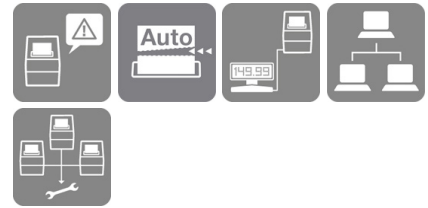

Epson TM-m30II-SL (511): USB + Ethernet + BT + NES + Lightning

DATASHEET / BROCHURE

TM-m30II-SL (511): USB + Ethernet + BT + NES + Lightning + SD

Best for modern POS environments that need a compact, connected receipt printer with smart device support.

Advanced connectivity.

Peripherals such as scanners, keypads and scales, can connect directly with the TM-m30II-SL and pass data directly to the tablet device. It also includes enhanced connectivity (USB and Ethernet) and Server Direct Print (SDP) and Cloud (OMS) intelligent functionality. It can also accommodate Epson's DM-D70 colour customer display. 'Sync and Charge' provides power and data over a single cable to Android* or iOS devices.