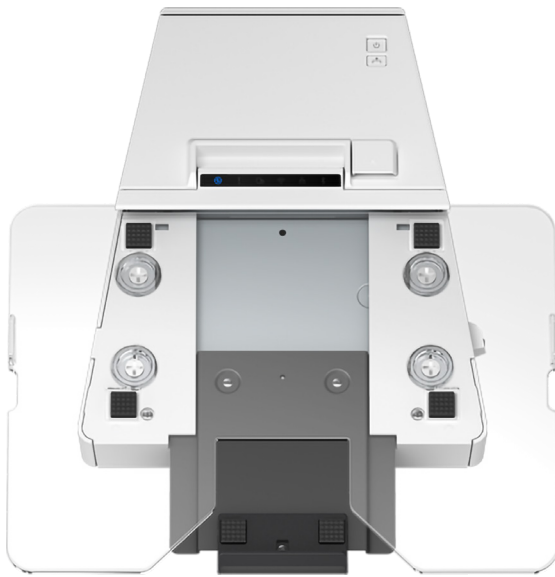

Epson TM-m30II-SL (511): USB + Ethernet + BT + NES + Lightning

DATASHEET / BROCHURE

TM-m30II-SL (511): USB + Ethernet + BT + NES + Lightning + SD

Best for modern POS environments that need a compact, connected receipt printer with smart device support.

Advanced connectivity.

Peripherals such as scanners, keypads and scales, can connect directly with the TM-m30II-SL and pass data directly to the tablet device. It also includes enhanced connectivity (USB and Ethernet) and Server Direct Print (SDP) and Cloud (OMS) intelligent functionality. It can also accommodate Epson's DM-D70 colour customer display. 'Sync and Charge' provides power and data over a single cable to Android* or iOS devices.

Compact and stylish.

Features a low profile design and a sliding clamp that means virtually all tablet devices can be securely fixed in place. It can also be installed horizontally or vertically to allow more efficient space management. There's even a wall-hanging option.

Easy to use and reliable.

Epson's POS expertise has resulted in unrivalled build quality and refined functionality as each component has been developed with ease of use in mind.

KEY FEATURES

- **All-in-one POS solution**
Printer and tablet stand
- **Discreet design**
Stylish, practical design with small footprint and clean lines
- **Flexibility**
Virtually all tablet devices to be securely fixed in place
- **Enhanced connectivity**
A rich set of connectivity features and options
- **Reliability**
Epson's tried and trusted build quality