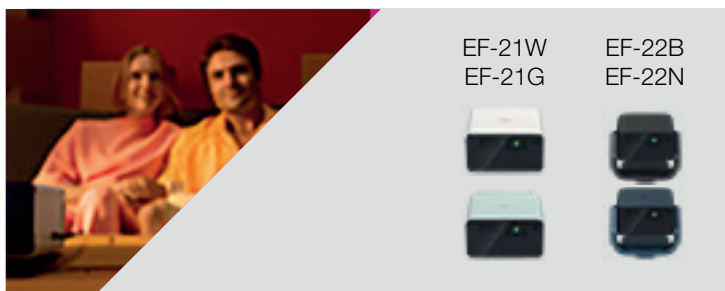

EpiqVision

The laser TV projector range brings affordable big screen, immersive entertainment to multiple rooms in your home.

Laser projection TV - EpiqVision Ultra (recommend for the living room)

Laser projection TV - EpiqVision Mini (portable)