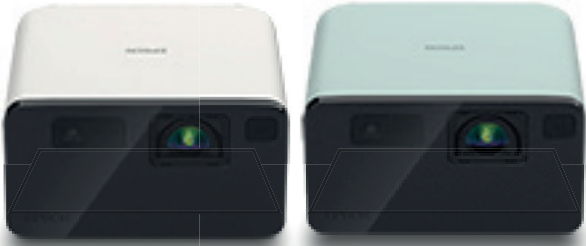

sound by  **YAMAHA**

Enhance your home entertainment experience with premium sound featuring YAMAHA's unique and powerful DSP processing technology AudioEngine™ that delivers stunning 3D surround sound* to match the immersive screen size.

*EH-LS650 and EH-LS800 only

Home entertainment with EpiqVision

Study

EF-21 Series mini laser projector | Google TV™
30"-150"

Living room

EH-LS650 Series 4K PRO-UHD laser projection TV | Android TV™
60"-120"