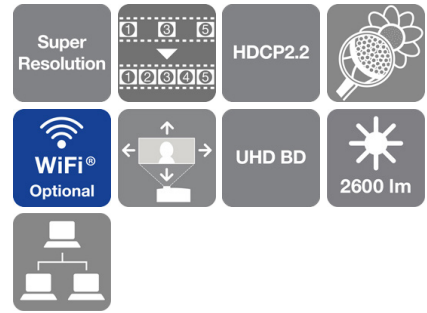

DATASHEET / BROCHURE

KEY FEATURES

- **4K PRO-UHD¹ for crisp, clear images**
  4K-enhanced, Full HD, UHD BD and HDR support
- **Smooth, fast-moving action**
  Frame interpolation and Detail Enhancement
- **Watch a movie a day for 7 years²**
  5,000 hours lamp life in Eco mode
- **Fully motorised optics**
  Powered zoom, focus and lens shift
- **Wide lens shift**
  Vertical $\pm 96.3\%$ and horizontal $\pm 47.1\%$