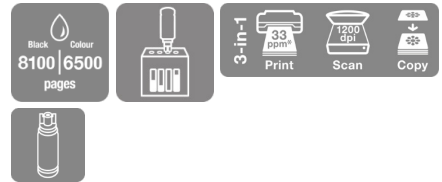

## Epson EcoTank Home L3366

**Experience cartridge-free, heat-free printing with the 3-in-1 EcoTank L3366 from our EcoTank Home range upgrade. Uses 90% less ink vs. cartridge printers\*.**

The EcoTank L3366 is a compact 3-in-1 printer offering print speeds of 11.0 ipm (black) & 6.0 ipm (colour). Its new 3.6cm colour LCD ensures precise operation.