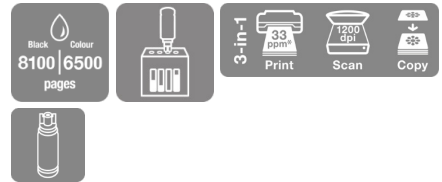

Epson L3366 CISMETA

DATASHEET / BROCHURE

EcoTank Home L3366

Best for families and students who need reliable, low-cost printing, scanning and copying at home.

The EcoTank L3366 is a compact 3-in-1 printer offering print speeds of 11.0 ipm (black) & 6.0 ipm (colour). Its new 3.6cm colour LCD ensures precise operation.