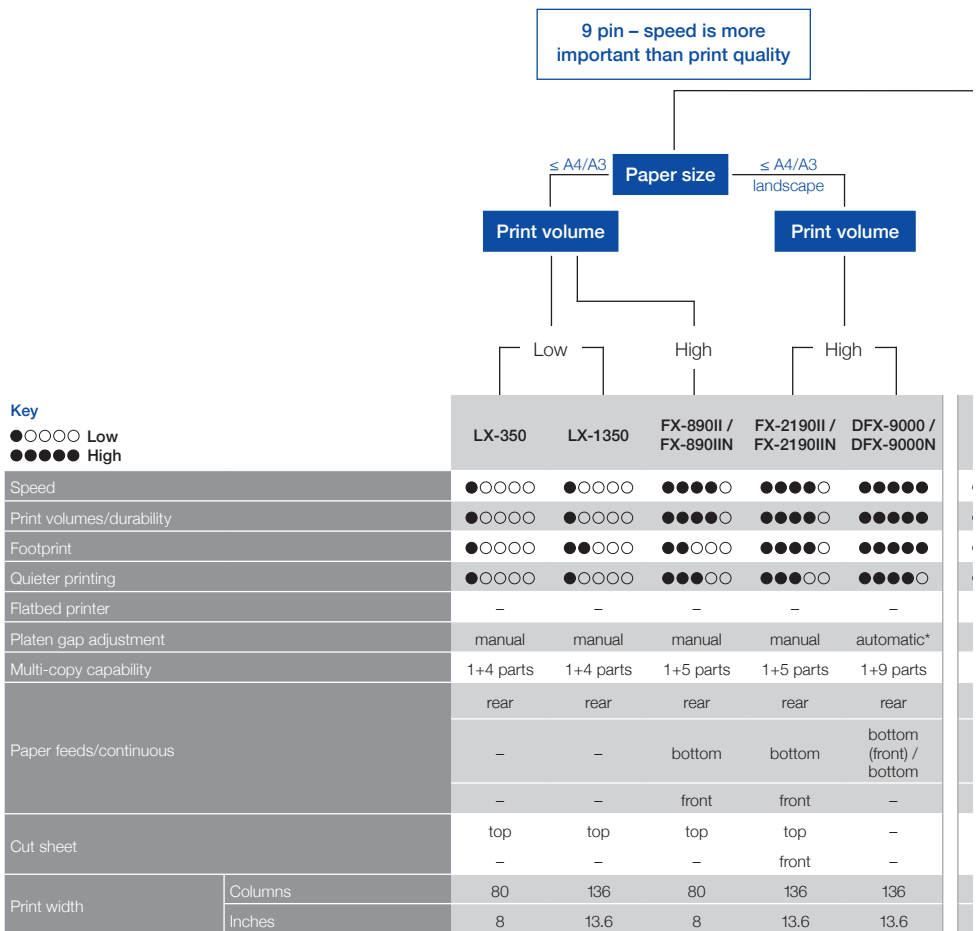

Choose the right dot matrix printer to suit your needs

For more information please visit: www.epson.eu/verticals/dotmatrix-printers