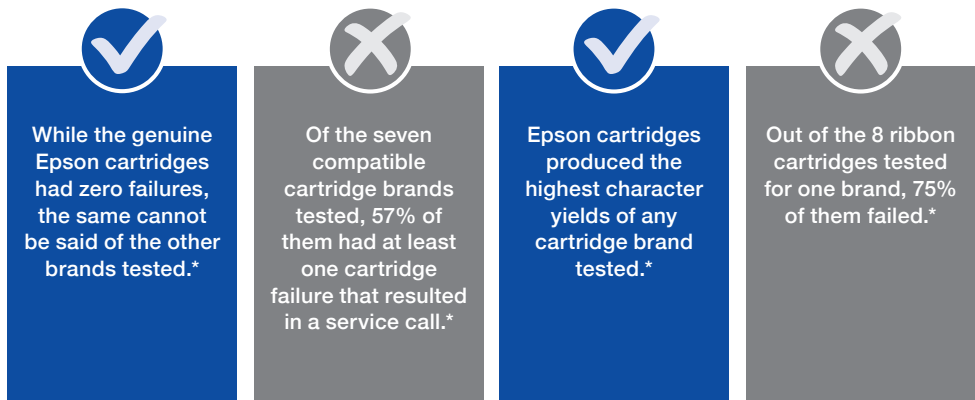

Printing yield is just one half of the story.

Failed cartridges cost time and money. Once you factor in repairs and avoidable downtime, you could be looking at a significant hit to your bottom line.

This is where the right choice makes all the difference. The unique fabric and design of the Epson original ribbons eliminates twisting and jamming problems.

With a 100% reliability rate, Epson original ribbons keep your business moving**.

* Keypoint Intelligence - Buyers Lab Custom Test Report November 2017. Epson OEM Ribbon cartridges versus Four Third-Party Compatibles Ribbon Cassettes for the Epson LQ590, LQ2190, LQ310 and LX310 Dot Matrix Printers.

** Using non-genuine ribbons invalidates your warranty.