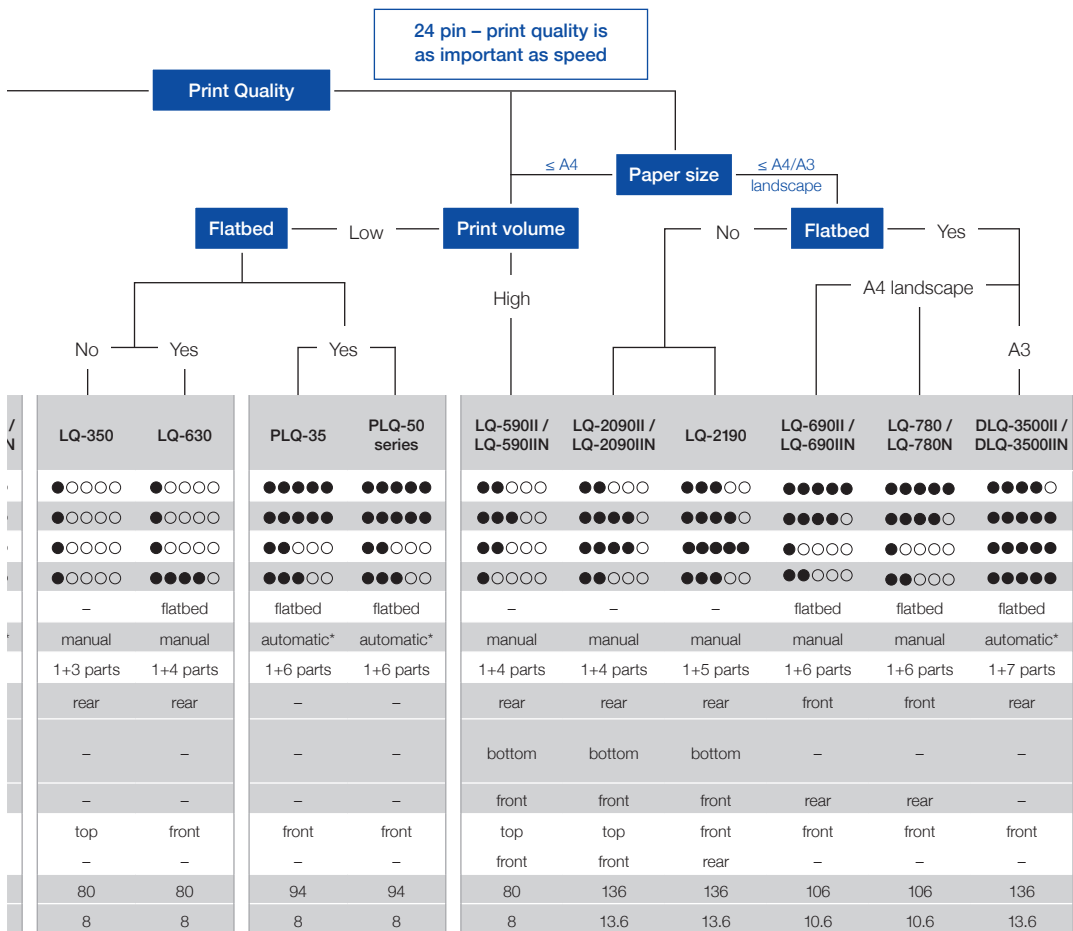

Dot matrix printer definition

Product name code	Example	Description
LX	LX-350	9 pin printer
LQ	LQ-590II	24 pin printer
PLQ	PLQ-35	24 pin printer
N	FX-2190IIN	Network enabled
*2-digit number	LQ-50	Prints 50 characters up to A5
3-digit number	LX-350	Prints 80 characters up to A4 portrait or 106 characters up to A4 landscape
4-digit number	LX-1350	Prints 136 characters up to A3

*The exception is the PLQ models which print 94 characters