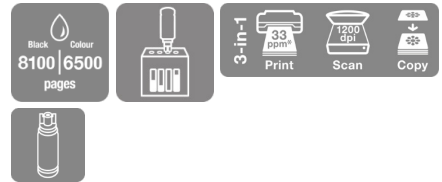

Epson L3366 CISMETA

DATASHEET / BROCHURE

Epson EcoTank Home L3366

Experience cartridge-free, heat-free printing with the 3-in-1 EcoTank L3366 from our EcoTank Home range upgrade. Uses 90% less ink vs. cartridge printers*.

The EcoTank L3366 is a compact 3-in-1 printer offering print speeds of 11.0 ipm (black) & 6.0 ipm (colour). Its new 3.6cm colour LCD ensures precise operation.

Its cartridge-free EcoTank system & high-yield ink bottles deliver exceptional savings. Create school projects, crafts, labels & photos with Epson Creative Corner, backed by the reliability of the world's No.1 ink tank printer.