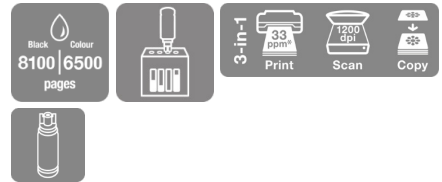

Epson L3366 CISMETA

DATASHEET / BROCHURE

EcoTank Home L3366

Best for families and students who need reliable, low-cost printing, scanning and copying at home.

The EcoTank L3366 is a compact 3-in-1 printer offering print speeds of 11.0 ipm (black) & 6.0 ipm (colour). Its new 3.6cm colour LCD ensures precise operation.

Its cartridge-free EcoTank system & high-yield ink bottles deliver exceptional savings. Create school projects, crafts, labels & photos with Epson Creative Corner, backed by the reliability of the world's No.1 ink tank printer.

Powered by Heat-Free Technology, it reduces energy use & eliminates heat-wear. With a durable printhead that never needs replacing, the L3366 delivers eco-conscious, effortless printing for everyday creativity.

Extend your warranty with Epson's CoverPLUS (sold separately)¹ for added peace of mind.

KEY FEATURES

• Exceptional Savings and Convenience

EcoTank's high-yield ink bottles cut costs by 90%¹ and replace up to 79 cartridges¹, reducing waste, hassle, and expenses efficiently.

• Compact Elegance with Intuitive Control

The L3366's new 3.6cm LCD offers easy navigation, paired with a sleek, compact design that fits perfectly into any modern space.

• Effortless Set-Up & Connectivity

Set up the L3366 easily with the Epson Smart Panel App. Enjoy Wi-Fi, Wi-Fi Direct, and AirPrint for seamless wireless printing at home.

• Durable Design and Effortless Upkeep

Equipped with a durable printhead, the L3366 lasts 50,000 pages under warranty, with optional coverage up to 5 years (sold separately).¹

• The Coolest Printer Ever

The L3366's Heat-Free Technology cuts energy use by up to 96% vs. laser printers*, offering eco-friendly, efficient performance.

EPSON®