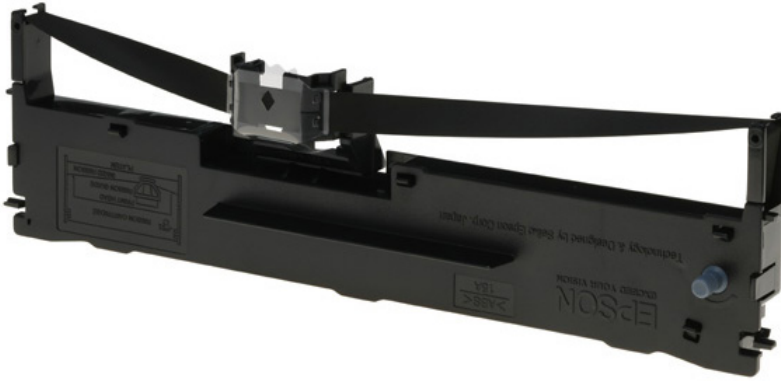

Epson LQ-630 Ribbon

DATASHEET

Black ribbon cartridge for LQ-630.

An exact-fitting ribbon cassette not only enables easy replacement, it also means the cassette does not jump out during printing, and makes ribbon-tightening a thing of the past.

In the choice of ribbon fabric and mesh thickness, Epson pays particular attention to the properties of the printhead to ensure the ribbon will not fray or stick.

Likewise, Epson places great emphasis on the choice of ink in which the ribbon is soaked: quality of print, even distribution of colour along the ribbon and protection of the printhead pins from mechanical strain and chemical pollution are the most important criteria.

The result is a ribbon cassette that's engineered to be the perfect partner for your Epson printer.

KEY FEATURES

- High ribbon yield of 4 Million characters
- Easy to replace
- Strong ribbon fabric
- Low running costs and TCO

PRODUCT SPECIFICATIONS

FOR USE WITH	Epson LQ-630
YIELD (LETTER QUALITY)	4 Million characters
CARTRIDGE DIMENSIONS (L x W x H)	300 x 83 x 37mm
COUNTRY OF ORIGIN	China

PRODUCT LOGISTICS

SKU	C13S015307
EAN	10343602984