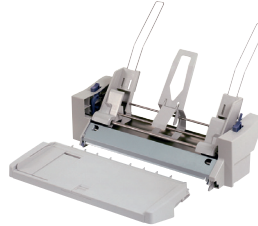

LQ-680/680PRO HIGH CAPACITY CSF
C12C806872