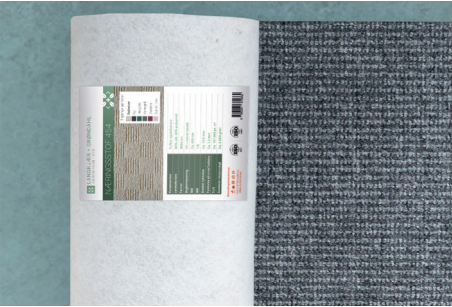

Colour fabric labels on demand

Discover the value of colour

Produce labels and tags in vivid, full colour and benefit from greater control of your label production with the ColorWorks range.

These affordable and high-quality colour printers means you can produce labels and tags in vivid full colour, which include logos, marketing promotions and key information.

Discover a more flexible alternative to black and white thermal transfer printing and enjoy full in-house control of your label production, without having to send the job elsewhere. You can easily:

Customise and print on demand

Use full colour to draw attention to key promotions, branding and information.

Present company logo in brand colours

Indicate other colours available in the range

Show colour and texture of product

Highlight key care instructions

Carpet

Mattress

Garment

Use colour to:

- ✓ Differentiate sizing
- ✓ Highlight other products
- ✓ Preview new patterns

- ✓ Indicate mattress type and size
- ✓ Emphasise firmness rating

- ✓ Create brand awareness
- ✓ Clarify care instructions and symbols