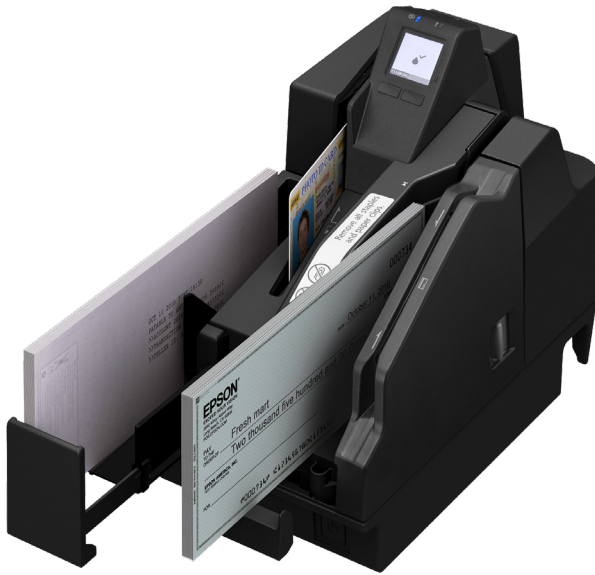

Epson TM-S2000II-MJ (012): 130DPM, 2 pockets

DATASHEET / BROCHURE

TM-S2000II-MJ (012): 130DPM, 2 pockets

Best for banks and financial institutions that need high-speed, accurate cheque and document scanning.

Truly multifunctional.

In addition to its advanced cheque-scanning features, the TM-S2000II-MJ also offers two-sided, 24-bit color ID scanning and an inkjet printer for cashier cheque filling.

Easy to use.

This easy to use and maintain cheque scanner also features, advanced self-diagnostics and an intuitive LCD display that keeps the user informed of the device status at all times, and communicates when interventions are needed.

More than just cheque scanning.

In addition to supporting the traditional financial markets, the TM-S2000II-MJ also serves other niche markets such as restaurant vouchers and pharmacy prescriptions - speeding up processing times and eliminating unnecessary human intervention.