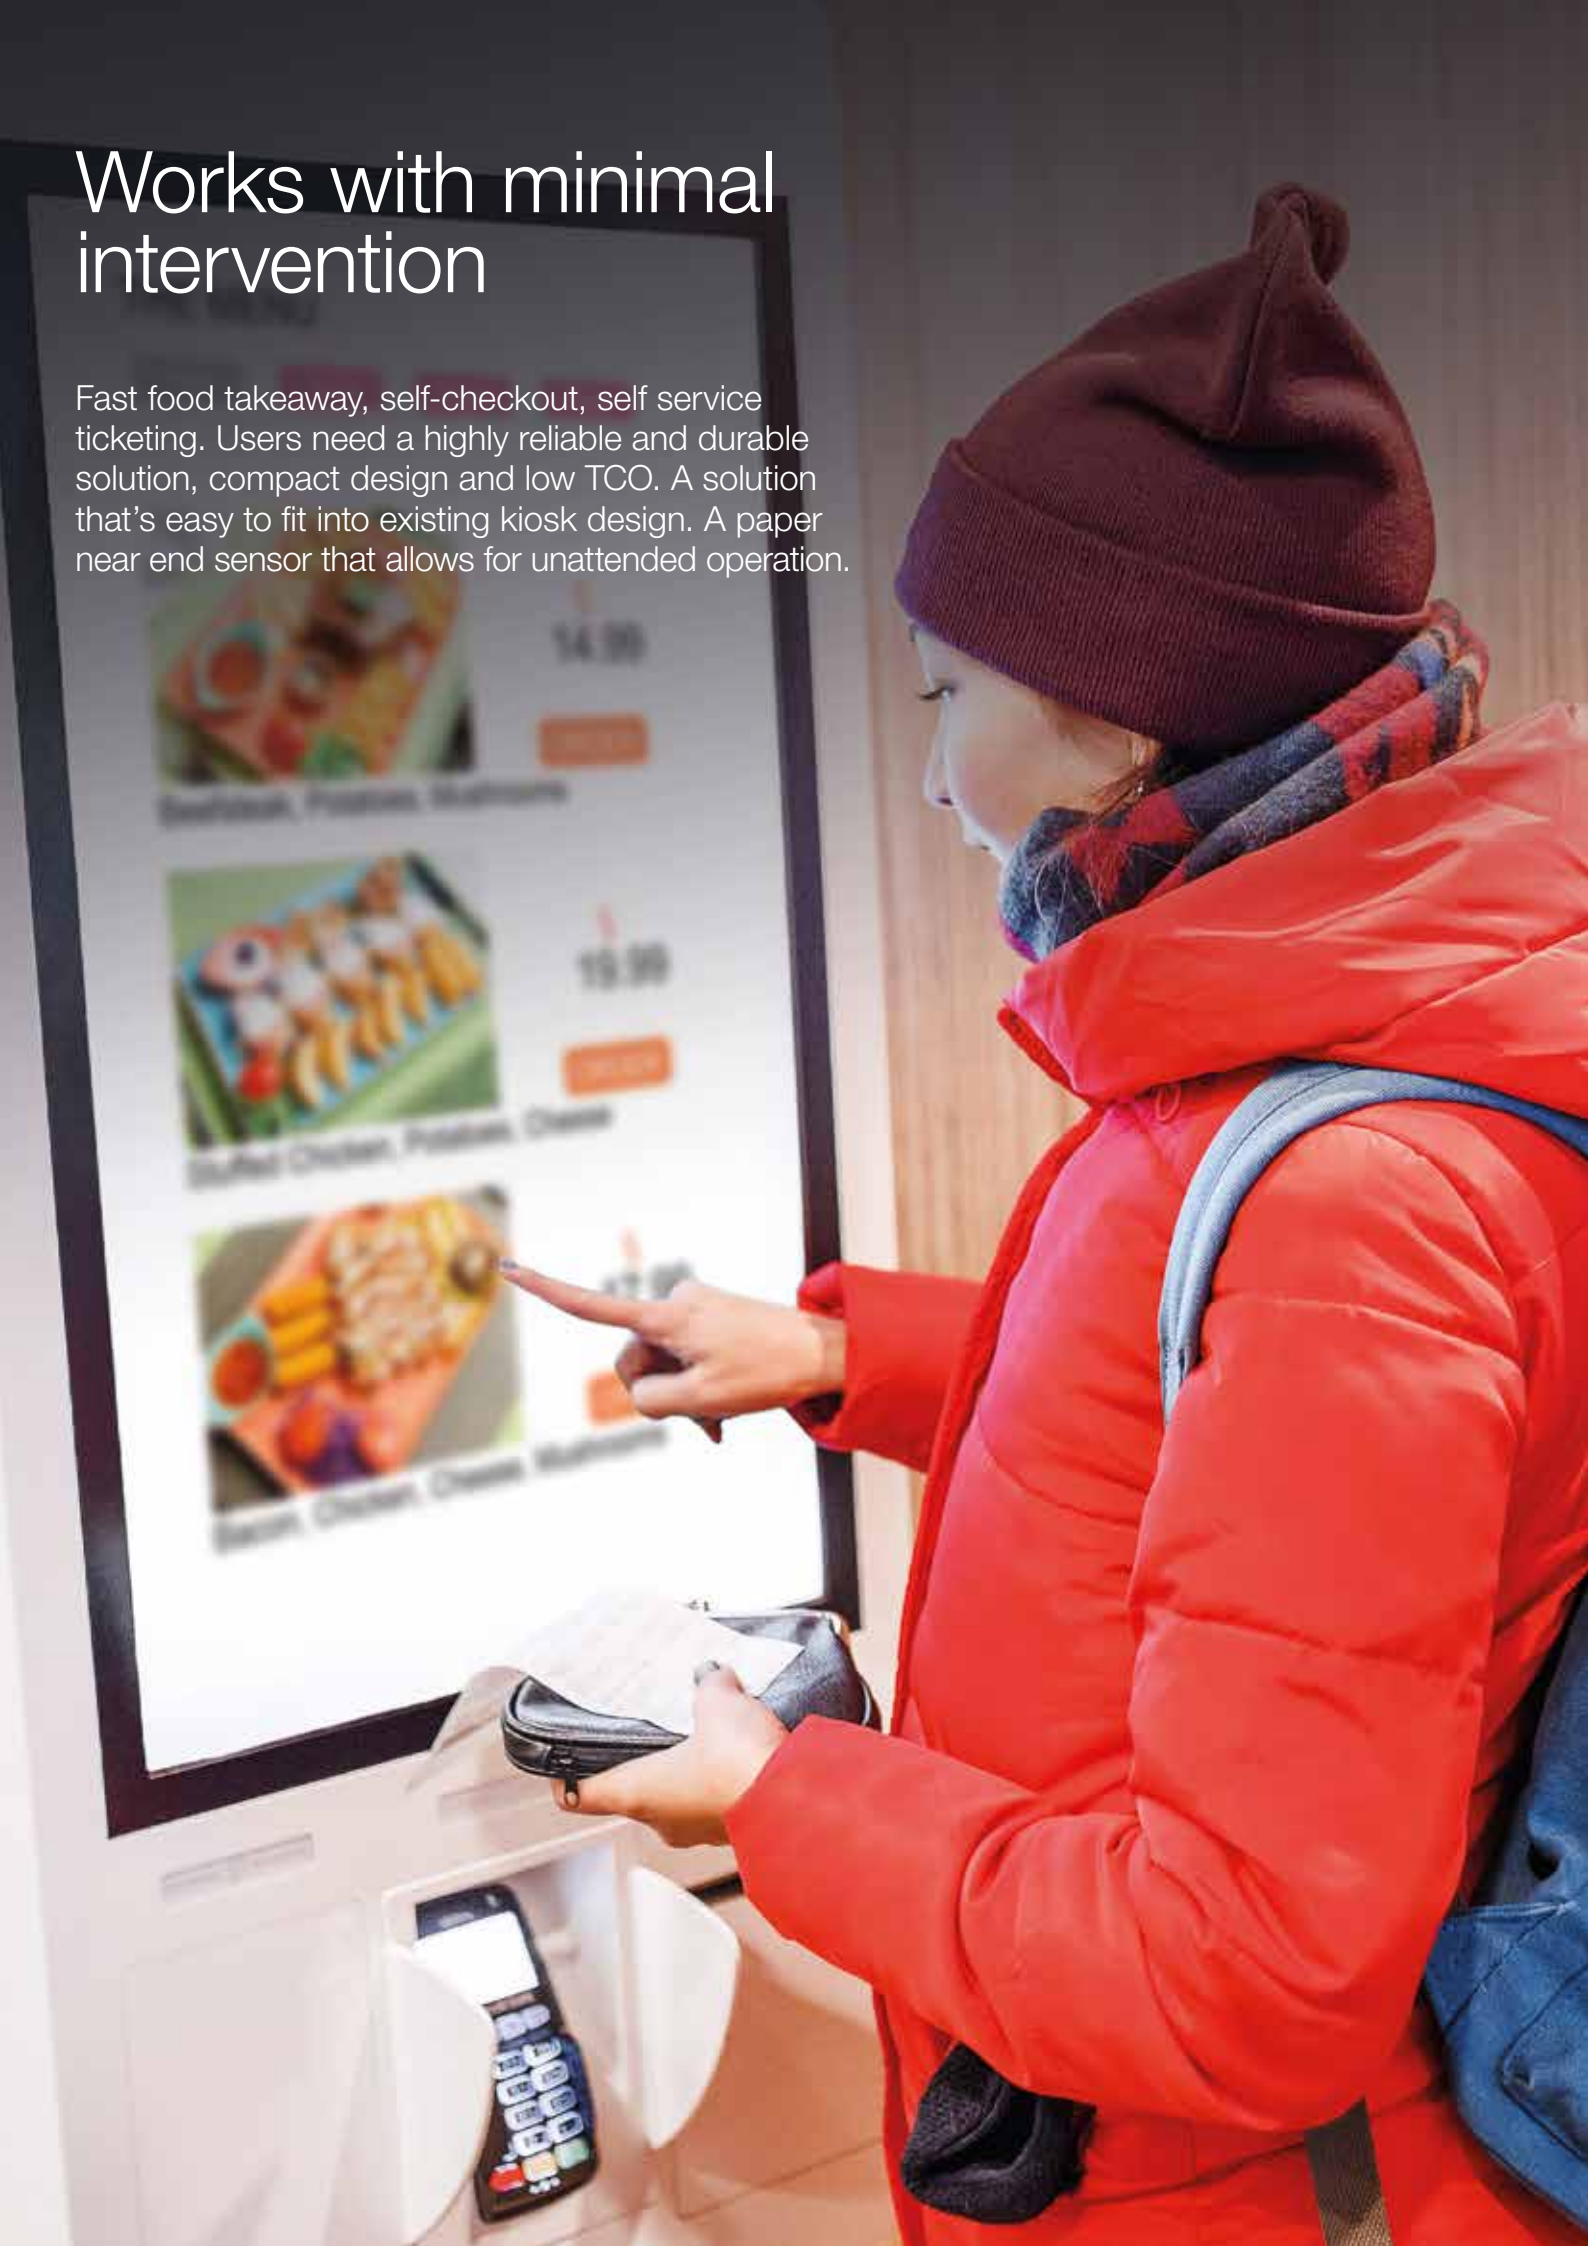

# Works with minimal intervention

Fast food takeaway, self-checkout, self service ticketing. Users need a highly reliable and durable solution, compact design and low TCO. A solution that's easy to fit into existing kiosk design. A paper near end sensor that allows for unattended operation.