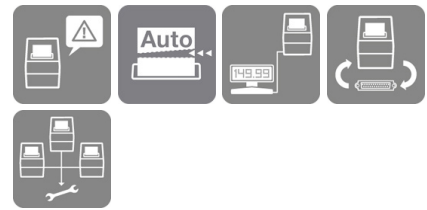

Epson TM-U675 (033): Serial, w/o PS, ECW, Auto cutter

DATASHEET / BROCHURE

TM-U675 (033): Serial, w/o PS, ECW, Auto cutter

Best for retail and banking counters that need compact multifunction printing with cheque processing.

SLIP + IMPACT PACKAGED PRINTER * Auto cutter; Serial; Epson Cool White (ECW); no Power Supply.

KEY FEATURES

- **Compact multifunction**
Receipt, slip, validation and cheque processing in a compact footprint
- **Reliable performance**
Built for busy banking and retail counter environments
- **Flexible connectivity**
Multiple interface options for versatile deployment
- **Low total cost of ownership**
Durable impact printing with long ribbon life