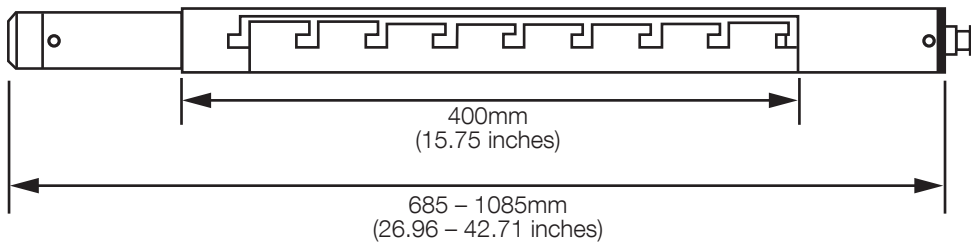

ELPMB70 Extension Pole

V12H006AG0

Usage example

N.B. ELPMB68 Ceiling Mount and white plastic cover sold separately.

Type	Ceiling mount
Maximum load (kg)	45
Tilt angle	Up to 30°
Swivel	360°